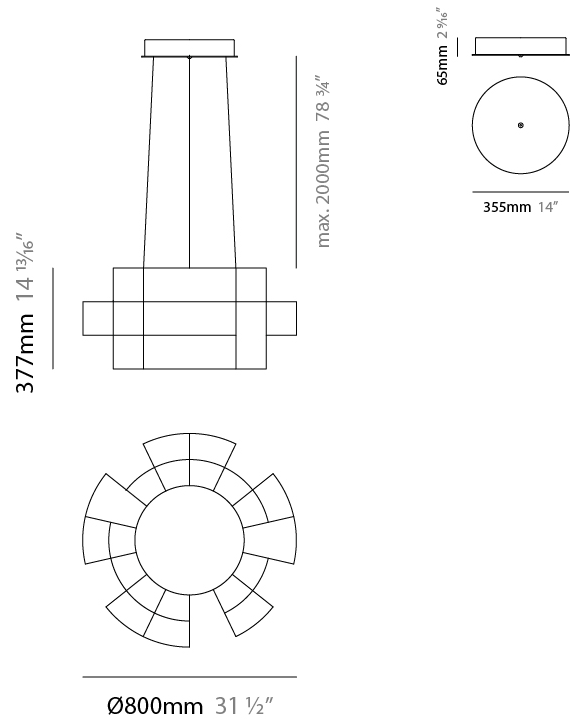

SPECTRE SUSPENSION

D101948-

base number   LED Dimming   Color Temperature   Finish Options

1. To build a product code in our configurator select the specify button on the base model # product page
2. To build a manual product code on this datasheet choose from the options listed below in blue font and add the suffix to the base model #

GENERAL

Series: Spectre
Brand: Quasar
Division: Design
Mounting Type: Suspension
Mounting Location: Ceiling
Subcategory: Ambient

PHYSICAL

Shape: Abstract
Diameter (mm): 800
Diameter (in): 31 1/2"
Height (mm): 377
Height (in): 14 13/16"
Max. Overall Height (mm): 2375
Max. Overall Height (in): 93 1/2"
Light Distribution: Omnidirectional
Weight (kg): 3.5
Weight (lbs): 7.72
Fixture Finish: [NIC / BRA / BBR](#)
Fixture Material: Metal
Cable Details: 2000mm Cable
Upon Request: Custom Sizes

ELECTRICAL

Lamp Type: LED
Input Wattage (W): 53.4
Dimming: [0-10V Dimming / Phase Dimming (120Vac Only)](#)
Driver Included: Yes
Driver Location: Integrated
Driver Type: Constant Voltage - Universal
Driver Class: Class 2
Input Voltage (V): 120 - 277
Output Voltage (V): 12

LED

Number of LEDs: 89
Color Temperature (°K): [2400 / 2800](#)
Max. Delivered Lumen (lm): 2670 (2800K)
CRI: >90 CRI
Lamp Life (hrs): 50000

OPTICAL

RATINGS AND CERTIFICATIONS

Certified By: Certified for North American Standards
IP rating: IP20

PROJECT	_____
TYPE	_____
SPECIFIER	_____
QUANTITY	_____
DATE	_____