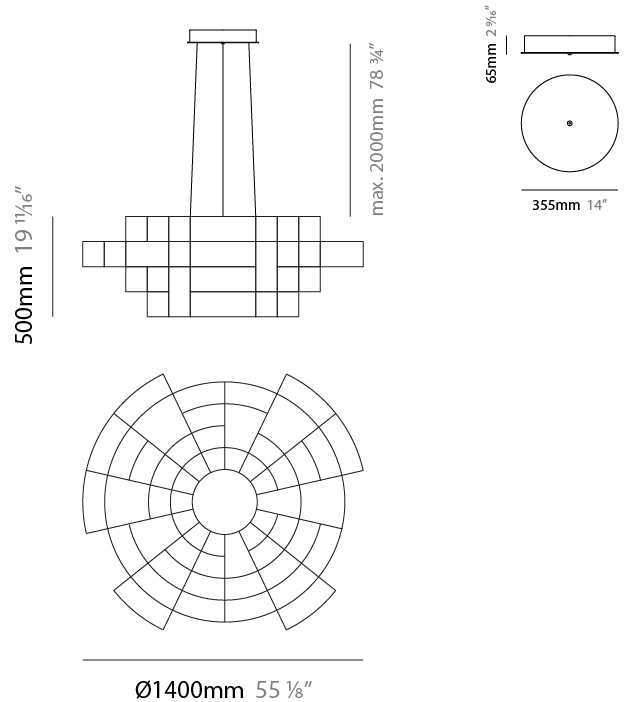

SPECTRE SUSPENSION

D101950-

base number   LED Dimming   Color Temperature   Finish Options

1. To build a product code in our configurator select the specify button on the base model # product page
2. To build a manual product code on this datasheet choose from the options listed below in blue font and add the suffix to the base model #

GENERAL

Series: Spectre
Brand: Quasar
Division: Design
Mounting Type: Suspension
Mounting Location: Ceiling
Subcategory: Ambient

PHYSICAL

Shape: Abstract
Diameter (mm): 1400
Diameter (in): 55 1/8
Height (mm): 500
Height (in): 19 11/16
Max. Overall Height (mm): 2500
Max. Overall Height (in): 98 7/16
Light Distribution: Omnidirectional
Weight (kg): 7
Weight (lbs): 15.43
Fixture Finish: NIC / BRA / BBR
Fixture Material: Metal
Cable Details: 2000mm Cable
Upon Request: Custom Sizes

ELECTRICAL

Lamp Type: LED
Input Wattage (W): 93
Dimming: 0-10V Dimming / Phase Dimming (120Vac Only)
Driver Included: Yes
Driver Location: Integrated
Driver Type: Constant Voltage - Universal
Driver Class: Class 2
Input Voltage (V): 120 - 277
Output Voltage (V): 12

LED

Number of LEDs: 155
Color Temperature (°K): 2400 / 2800
Max. Delivered Lumen (lm): 4650 (2800K)
CRI: >90 CRI
Lamp Life (hrs): 50000

OPTICAL

RATINGS AND CERTIFICATIONS

Certified By: Certified for North American Standards
IP rating: IP20

PROJECT
TYPE
SPECIFIER
QUANTITY
DATE