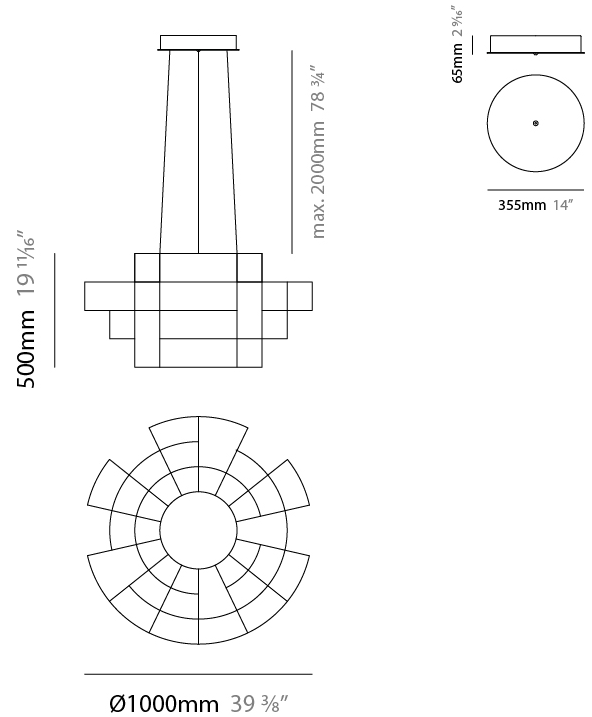

SPECTRE SUSPENSION

D101949-

base number   LED Dimming   Color Temperature   Finish Options

1. To build a product code in our configurator select the specify button on the base model # product page
2. To build a manual product code on this datasheet choose from the options listed below in blue font and add the suffix to the base model #

GENERAL

Series: Spectre
Brand: Quasar
Division: Design
Mounting Type: Suspension
Mounting Location: Ceiling
Subcategory: Ambient

PHYSICAL

Shape: Abstract
Diameter (mm): 1000
Diameter (in): 39 3/8
Height (mm): 500
Height (in): 19 11/16
Max. Overall Height (mm): 2500
Max. Overall Height (in): 98 7/16
Light Distribution: Omnidirectional
Weight (kg): 5
Weight (lbs): 11.02
Fixture Finish: NIC / BRA / BBR
Fixture Material: Metal
Cable Details: 2000mm Cable
Upon Request: Custom Sizes

ELECTRICAL

Lamp Type: LED
Input Wattage (W): 76.8
Dimming: 0-10V Dimming / Phase Dimming (120Vac Only)
Driver Included: Yes
Driver Location: Integrated
Driver Type: Constant Voltage - Universal
Driver Class: Class 2
Input Voltage (V): 120 - 277
Output Voltage (V): 12

LED

Number of LEDs: 128
Color Temperature (°K): 2400 / 2800
Max. Delivered Lumen (lm): 3840 (2800K)
CRI: >90 CRI
Lamp Life (hrs): 50000

OPTICAL

RATINGS AND CERTIFICATIONS

Certified By: Certified for North American Standards
IP rating: IP20

PROJECT	
TYPE	
SPECIFIER	
QUANTITY	
DATE